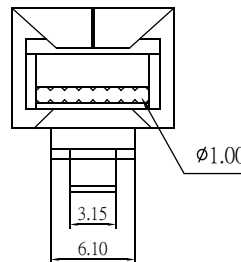

Modular Plug Shielded 8/10 Position Long Body

Material&Finish
 Housing:PC. UL 94V-2
 Contact :Copper Alloy
 Contact Plated:Gold Plated

Flat Oval Cable

Round Cable

Order Information

Modular Plug Shielded 8 Position With Boot