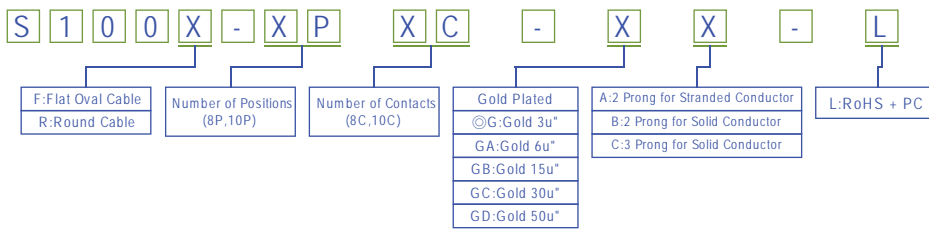

Modular Plug Shielded 8/10 Position Long Body

Material&Finish
 Housing:PC. UL 94V-2
 Contact :Copper Alloy
 Contact Plated:Gold Plated

Flat Oval Cable

Round Cable

Order Information

Modular Plug Shielded 8 Position With Boot

Material&Finish
 Housing:PC. UL 94V-2
 Contact :Copper Alloy
 Contact Plated:Gold Plated

Order Information

Modular Plug

RoHS

AMTEK CONNECTOR MANUFACTURER