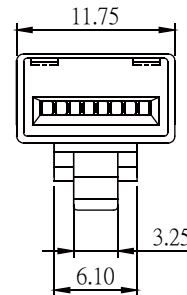

Modular Plug Shielded 8/10 Position Long Body

Material&Finish
Housing:PC. UL 94V-2
Contact :Copper Alloy
Contact Plated:Gold Plated

Order Information

Modular Plug Shielded 8 Position With Boot

Material&Finish
Housing:PC. UL 94V-2
Contact :Copper Alloy
Contact Plated:Gold Plated

Order Information

Modular Plug

RoHS

AMTEK CONNECTOR MANUFACTURER