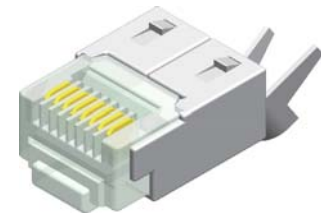

Modular Plug Shielded 8/10 Position Long Body

Material&Finish
 Housing:PC. UL 94V-2
 Contact :Copper Alloy
 Contact Plated:Gold Plated

Flat Oval Cable

Round Cable

Order Information

Modular Plug Shielded 8 Position With Boot

Material&Finish
 Housing:PC. UL 94V-2
 Contact :Copper Alloy
 Contact Plated:Gold Plated

Order Information

Modular Plug

RoHS

AMTEK CONNECTOR MANUFACTURER