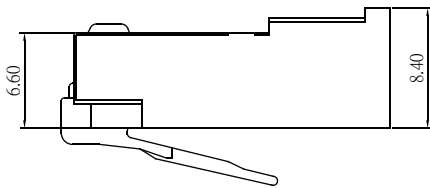

Modular Plug Shielded 8/10 Position Long Body

Material&Finish
 Housing:PC. UL 94V-2
 Contact :Copper Alloy
 Contact Plated:Gold Plated

Flat Oval Cable

Round Cable

Order Information

Modular Plug Shielded 8 Position With Boot