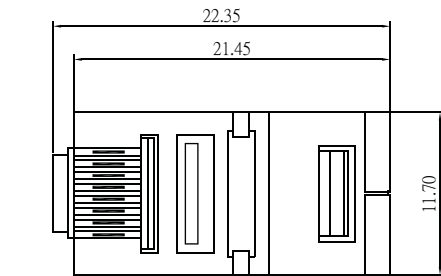

Modular Plug Shielded 8/10 Position Long Body

Material&Finish
 Housing:PC. UL 94V-2
 Contact :Copper Alloy
 Contact Plated:Gold Plated

Flat Oval Cable

Round Cable

Order Information

Modular Plug Shielded 8 Position With Boot