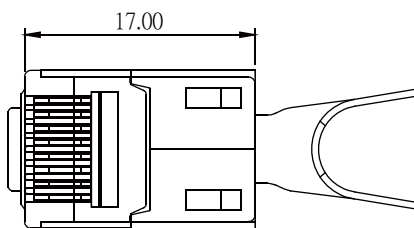

Modular Plug Shielded 8/10 Position Long Body

Material&Finish
Housing:PC. UL 94V-2
Contact :Copper Alloy
Contact Plated:Gold Plated

Order Information

Modular Plug Shielded 8 Position With Boot

Material&Finish
Housing:PC. UL 94V-2
Contact :Copper Alloy
Contact Plated:Gold Plated

Order Information

Modular Plug

RoHS

AMTEK CONNECTOR MANUFACTURER