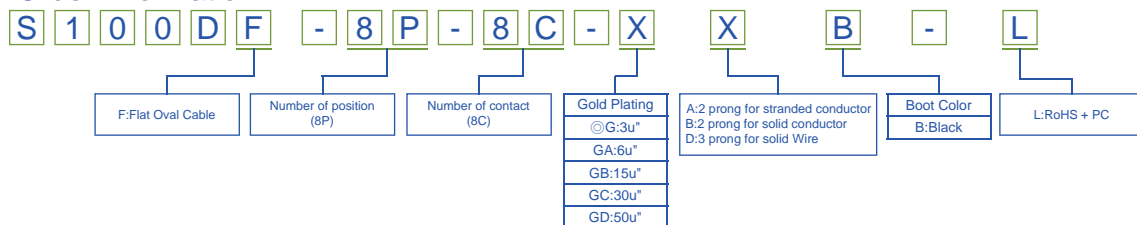

Modular Plug Shielded 8/10 Position Long Body

Material&Finish
 Housing:PC. UL 94V-2
 Contact :Copper Alloy
 Contact Plated:Gold Plated

Flat Oval Cable

Round Cable

Order Information

Modular Plug Shielded 8 Position With Boot

Material&Finish
 Housing:PC. UL 94V-2
 Contact :Copper Alloy
 Contact Plated:Gold Plated

Order Information

Modular Plug

RoHS

AMTEK CONNECTOR MANUFACTURER