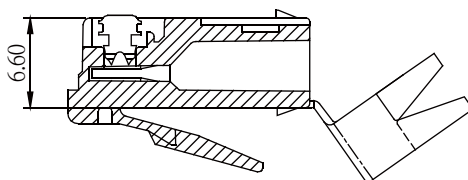

Modular Plug Shielded 8/10 Position Long Body

Material&Finish
Housing:PC. UL 94V-2
Contact :Copper Alloy
Contact Plated:Gold Plated

Order Information

Modular Plug Shielded 8 Position With Boot

Material&Finish
Housing:PC. UL 94V-2
Contact :Copper Alloy
Contact Plated:Gold Plated

Order Information

Modular Plug

RoHS

AMTEK CONNECTOR MANUFACTURER